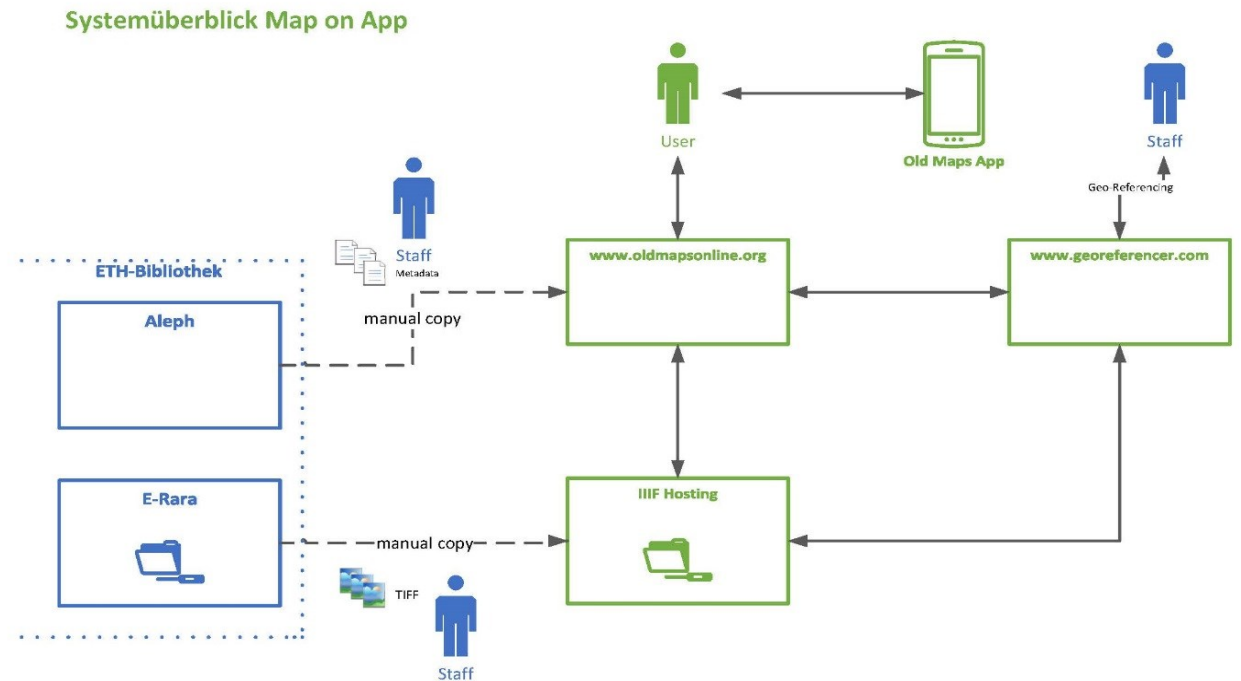

1st map crowdsourcing project (2017)

- Workflow
  - Harvesting metadata and TIFF-Files
  - Mapping and interlinking
    Publishing 1'135 map sheets on oldmapsonline.org and IIFHosting (Klokan)
  - Using Georeferencer V3
  - Crowdsourcing period
    (planned): 10.01. - 30.04.2017

22.6.2016, ITS GG